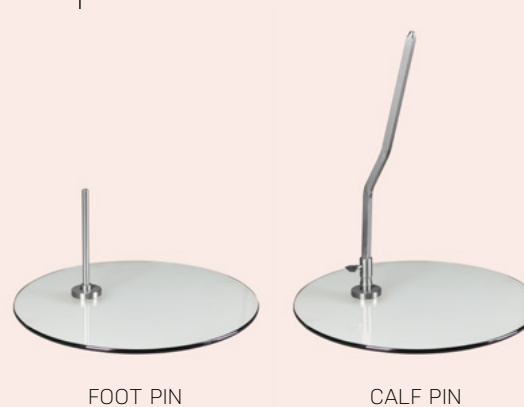

# Choose your style...

Fabulous  
makeup...

Pure  
beauty...

OPTIONS AND ACCESSORIES

Removable heel with push/pull system.

Accessories pin for compatible models.

Round tempered glass base with foot and calf pin included.