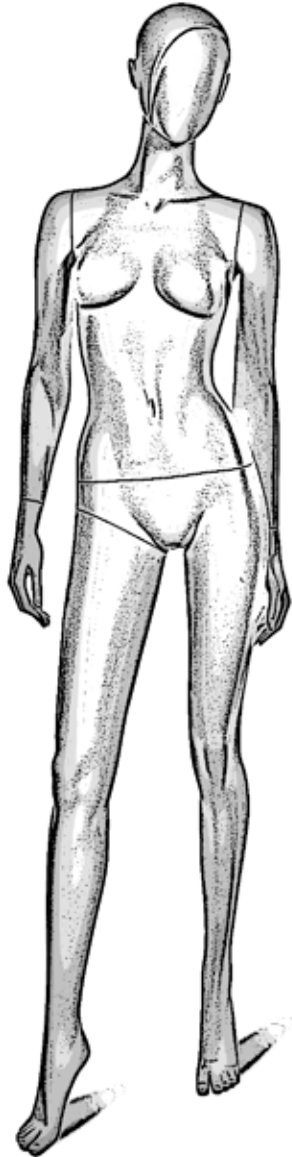

ABOUT US

Butiksinredarna is a Swedish company with a passion for retail and fashion. Since 2008, we take care of the development of fashion supplies. With a clear focus on innovation and quality, we have continued to expand our expertise.

We provide :

- window mannequins
- clothing racks & hangers
- accessory displays
- atelier bust forms & torso's
- custom-made shop equipment

With our broad spectrum of products, we want to inspire our customers, offer them visual merchandising tools which enable them to market their store concept even more powerfully and give them the possibility to create a unique charisma to their display window or shop.

Thanks to our large scaled stock, we manage to guarantee extremely fast deliveries. Among our customers, we are also known as "Express Mannequins".

With our catalogue of abstract display mannequins, we want to introduce various collections which are innovative, user-friendly and at the right price.